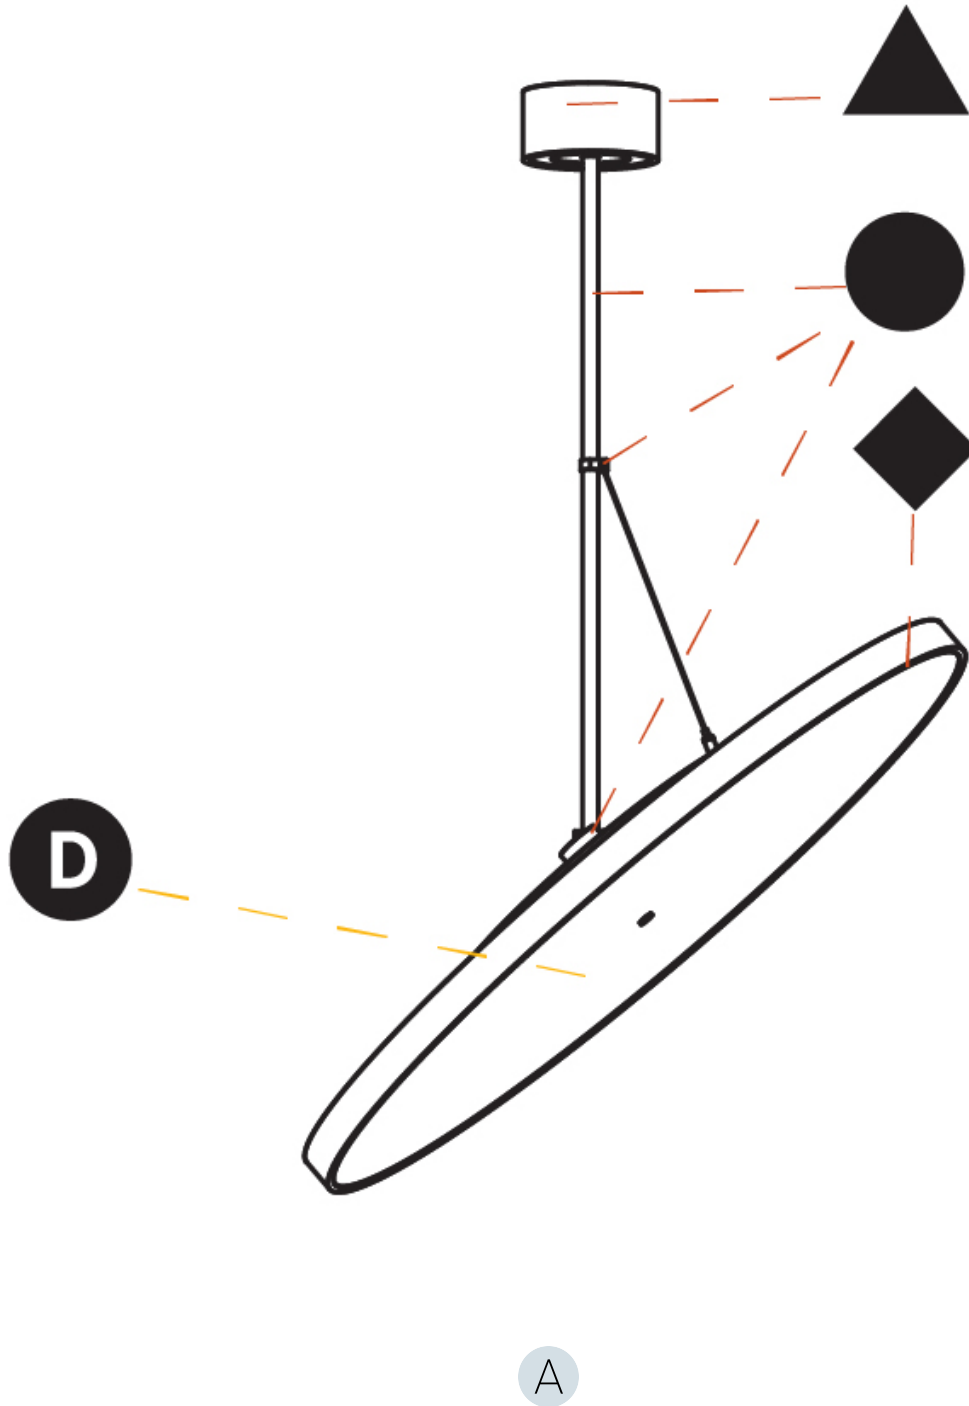

SIGN DIVA FLEX SUSPENSION

A30858-

PROJECT	_____
TYPE	_____
SPECIFIER	_____
QUANTITY	_____
DATE	_____